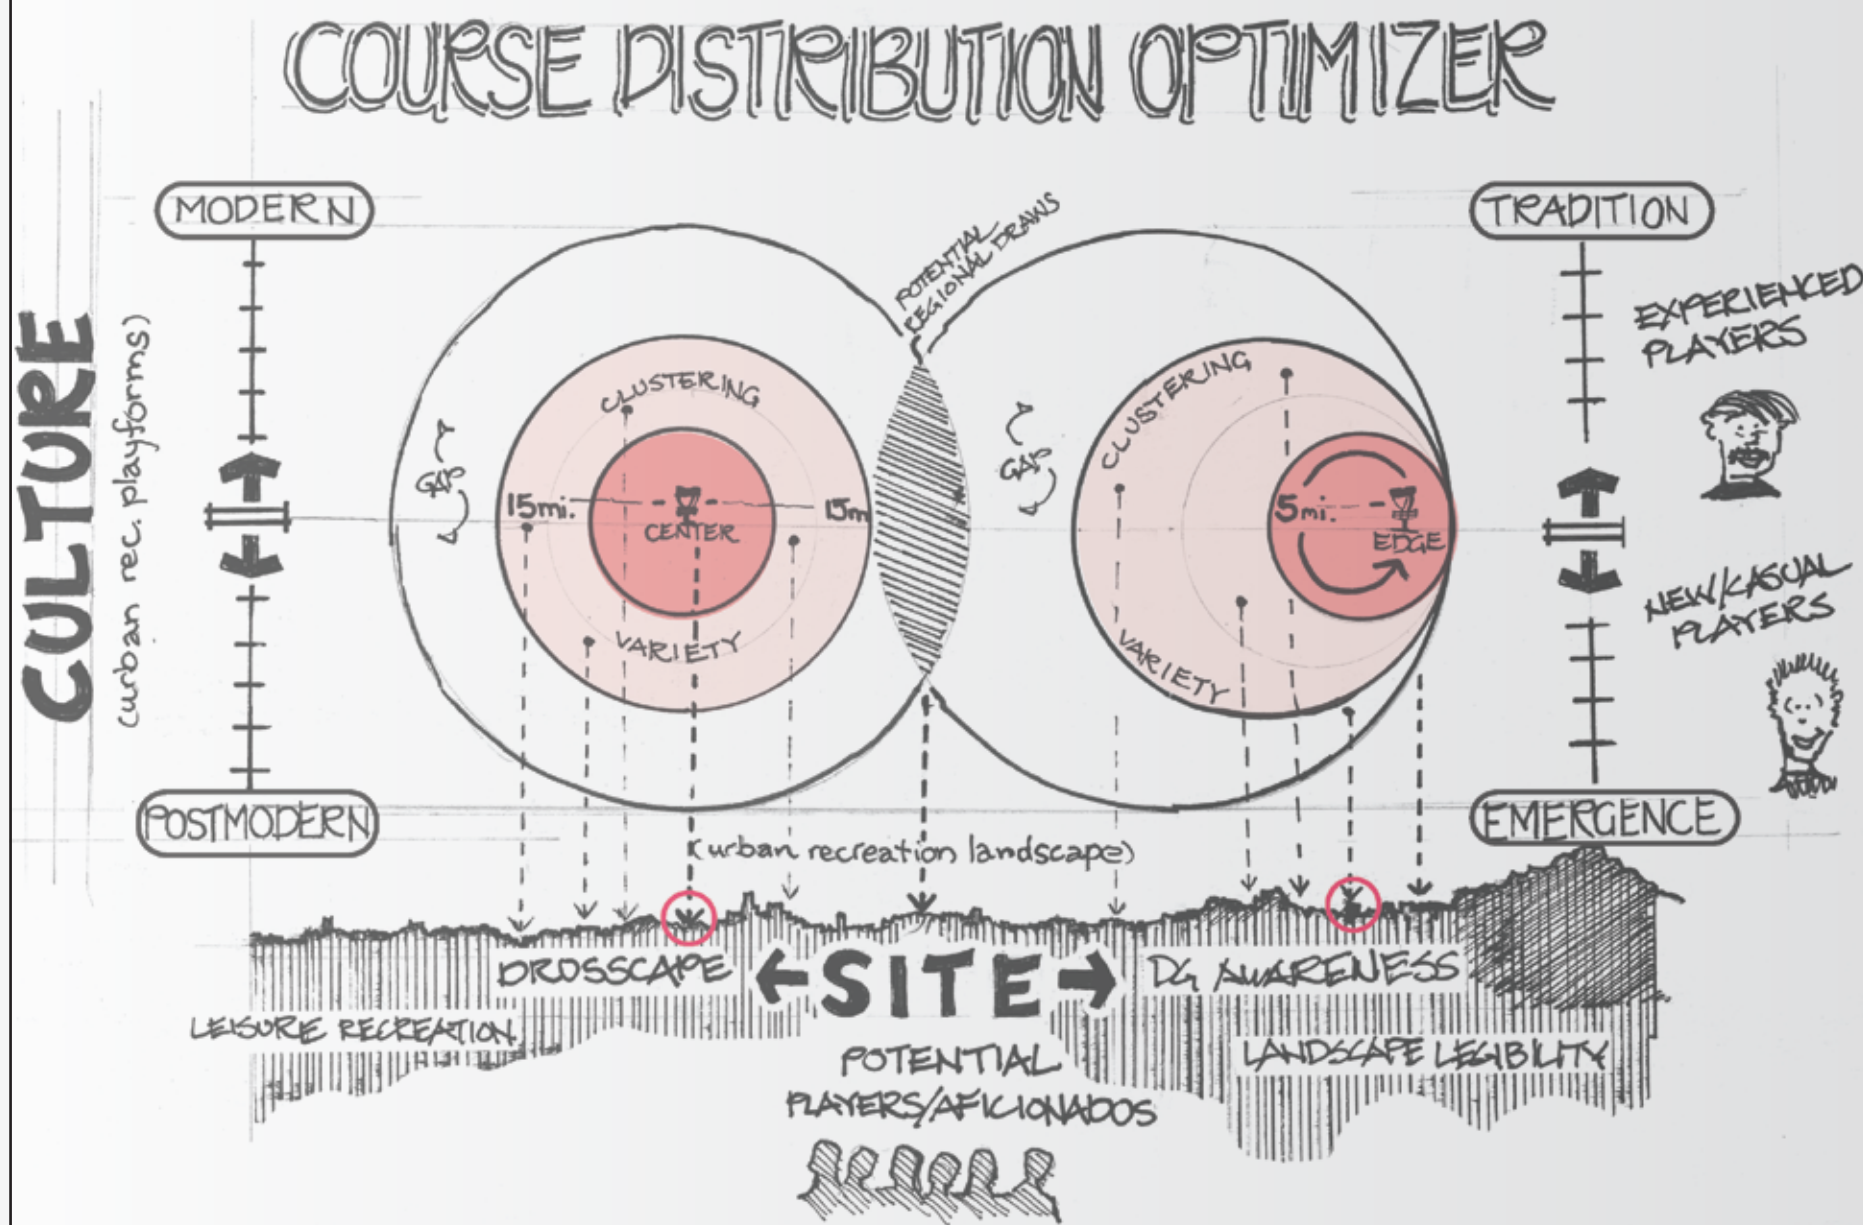

GOT TO THROW THEM ALL

PAST 4 YEARS

30% increase
approx. 500 new courses/yr avg.

Figure 55. Urban disc golf course distribution optimizer

Disc Golf Credentials

**Master Landscape Architecture
Cal Poly Pomona 2013**

KEY DESIGN PRINCIPLES

bring **trees** into play for shade, shot shaping, view framing and risk-reward

layout to facilitate gradual climbs and descents to enhance course flow, orientation & overall course experience