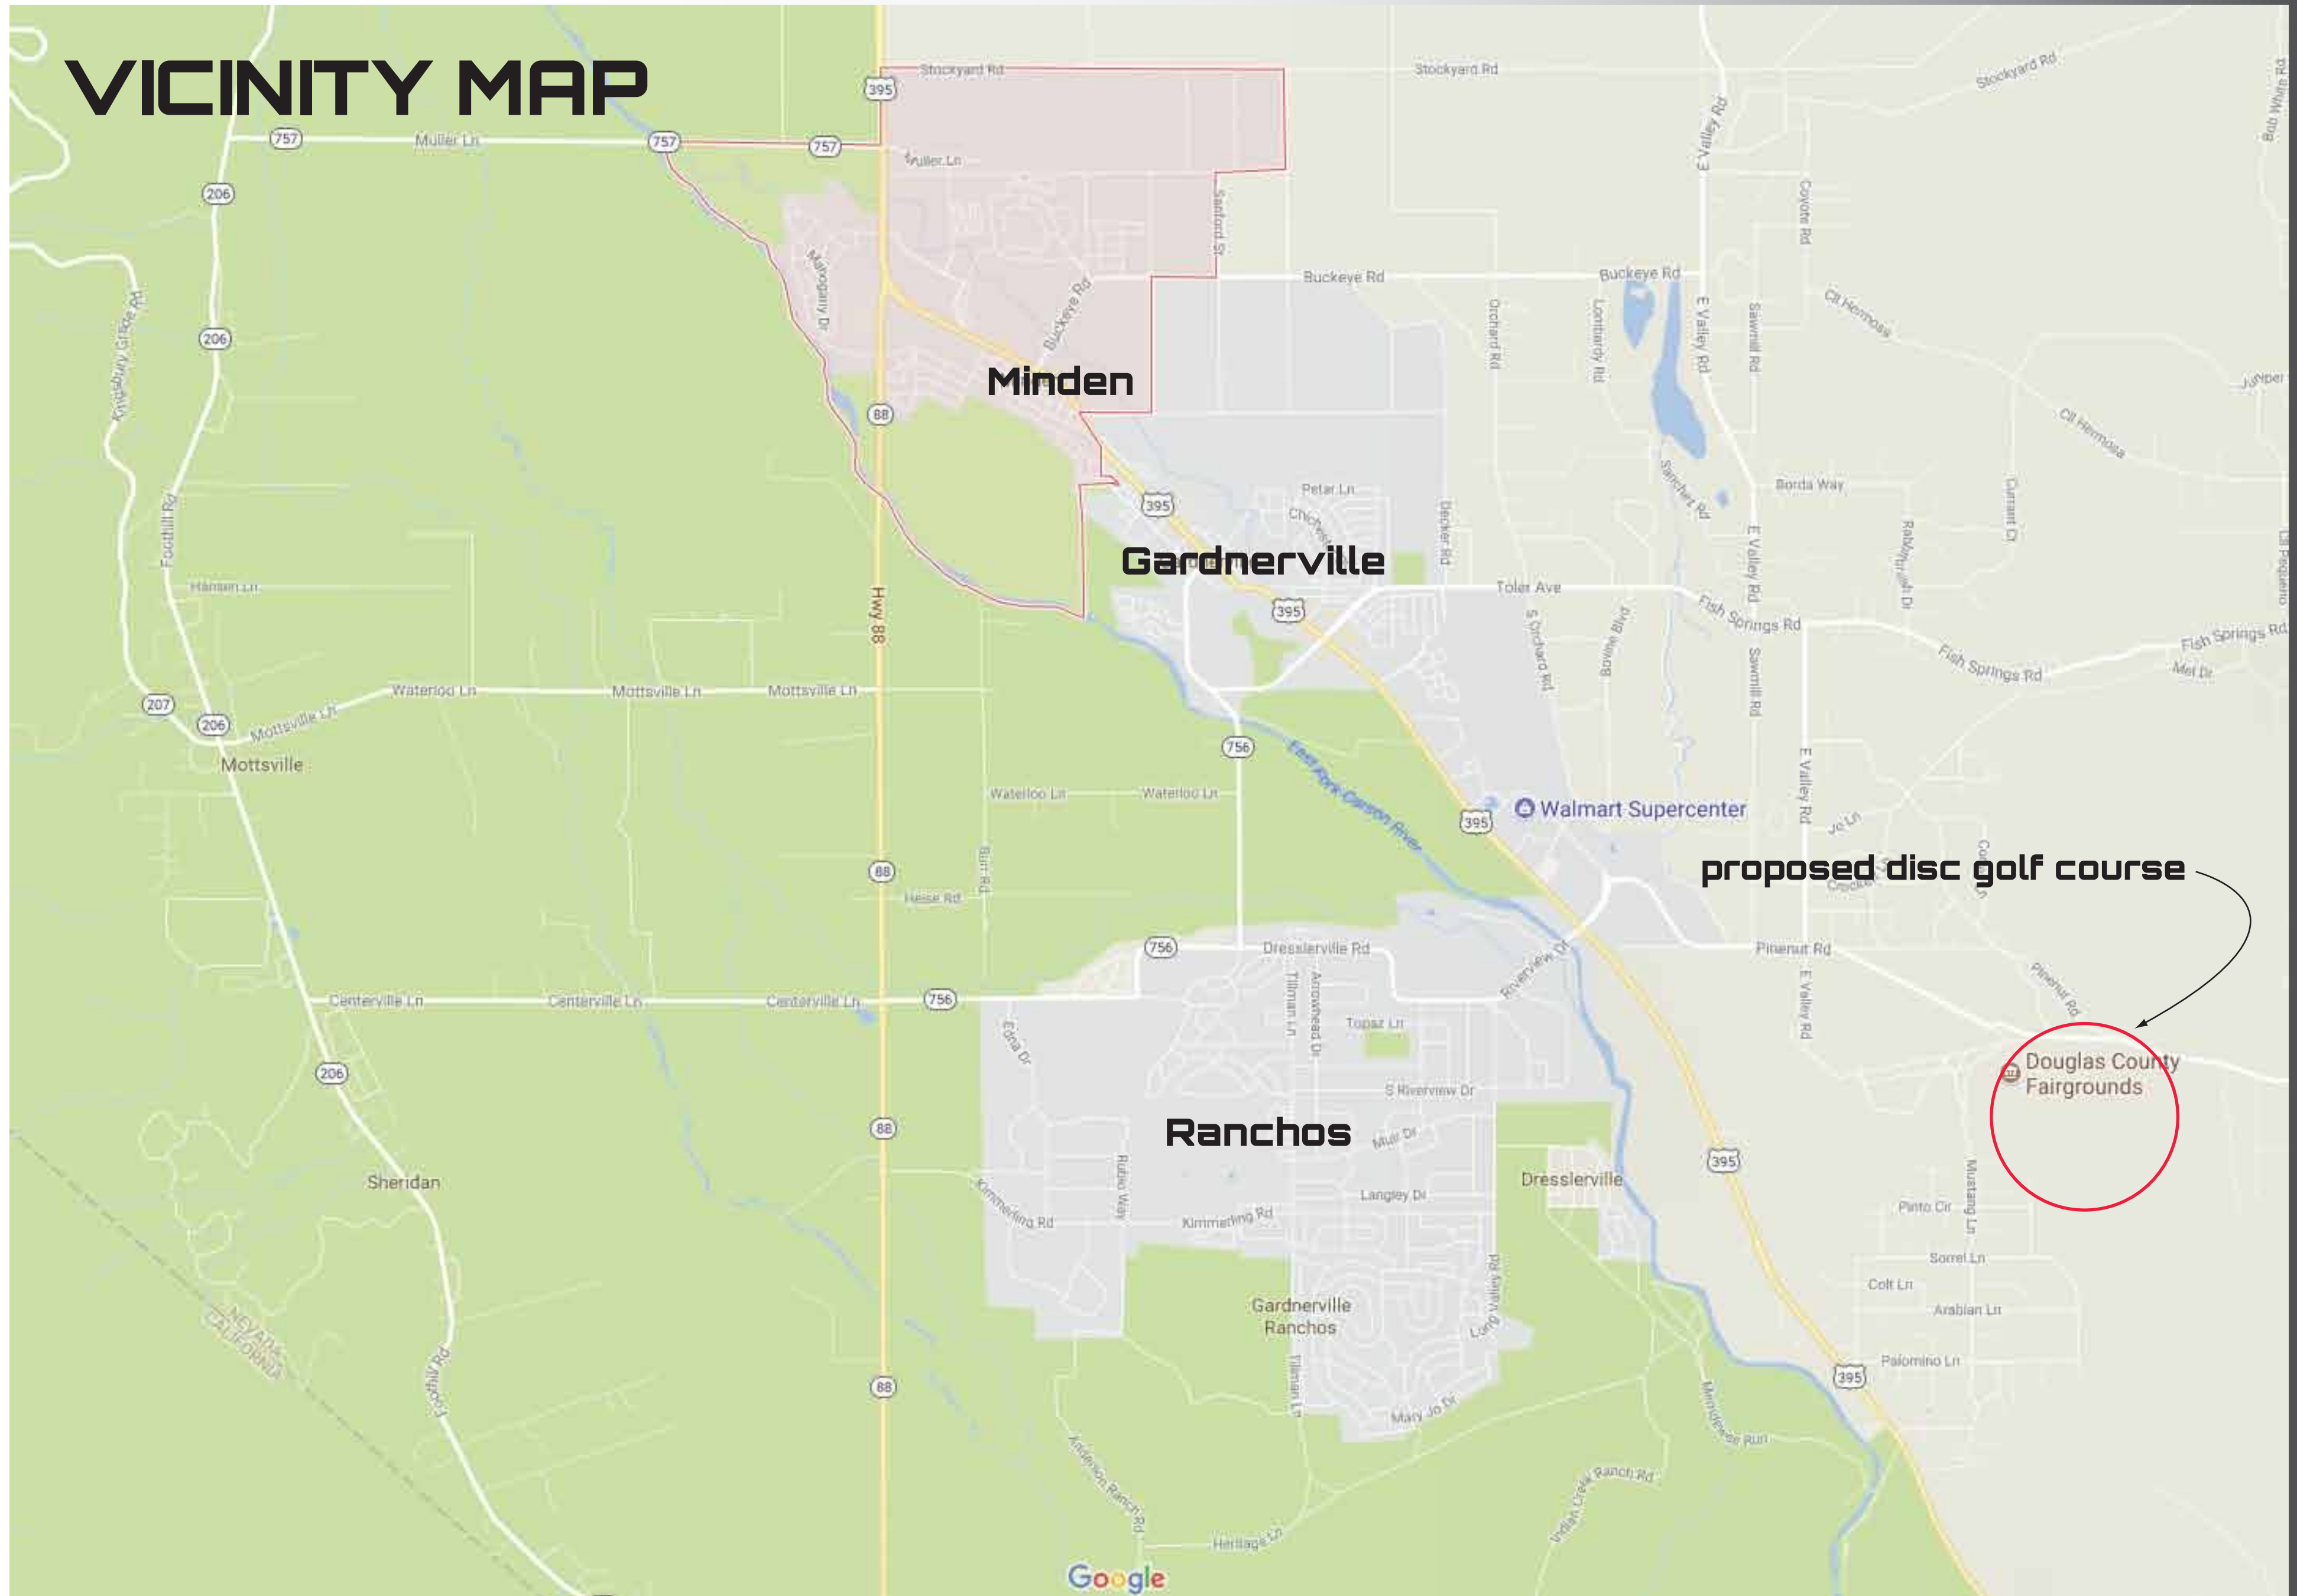

VICINITY MAP

Minden

Gardnerville

Ranchos

proposed disc golf course

Douglas County Fairgrounds