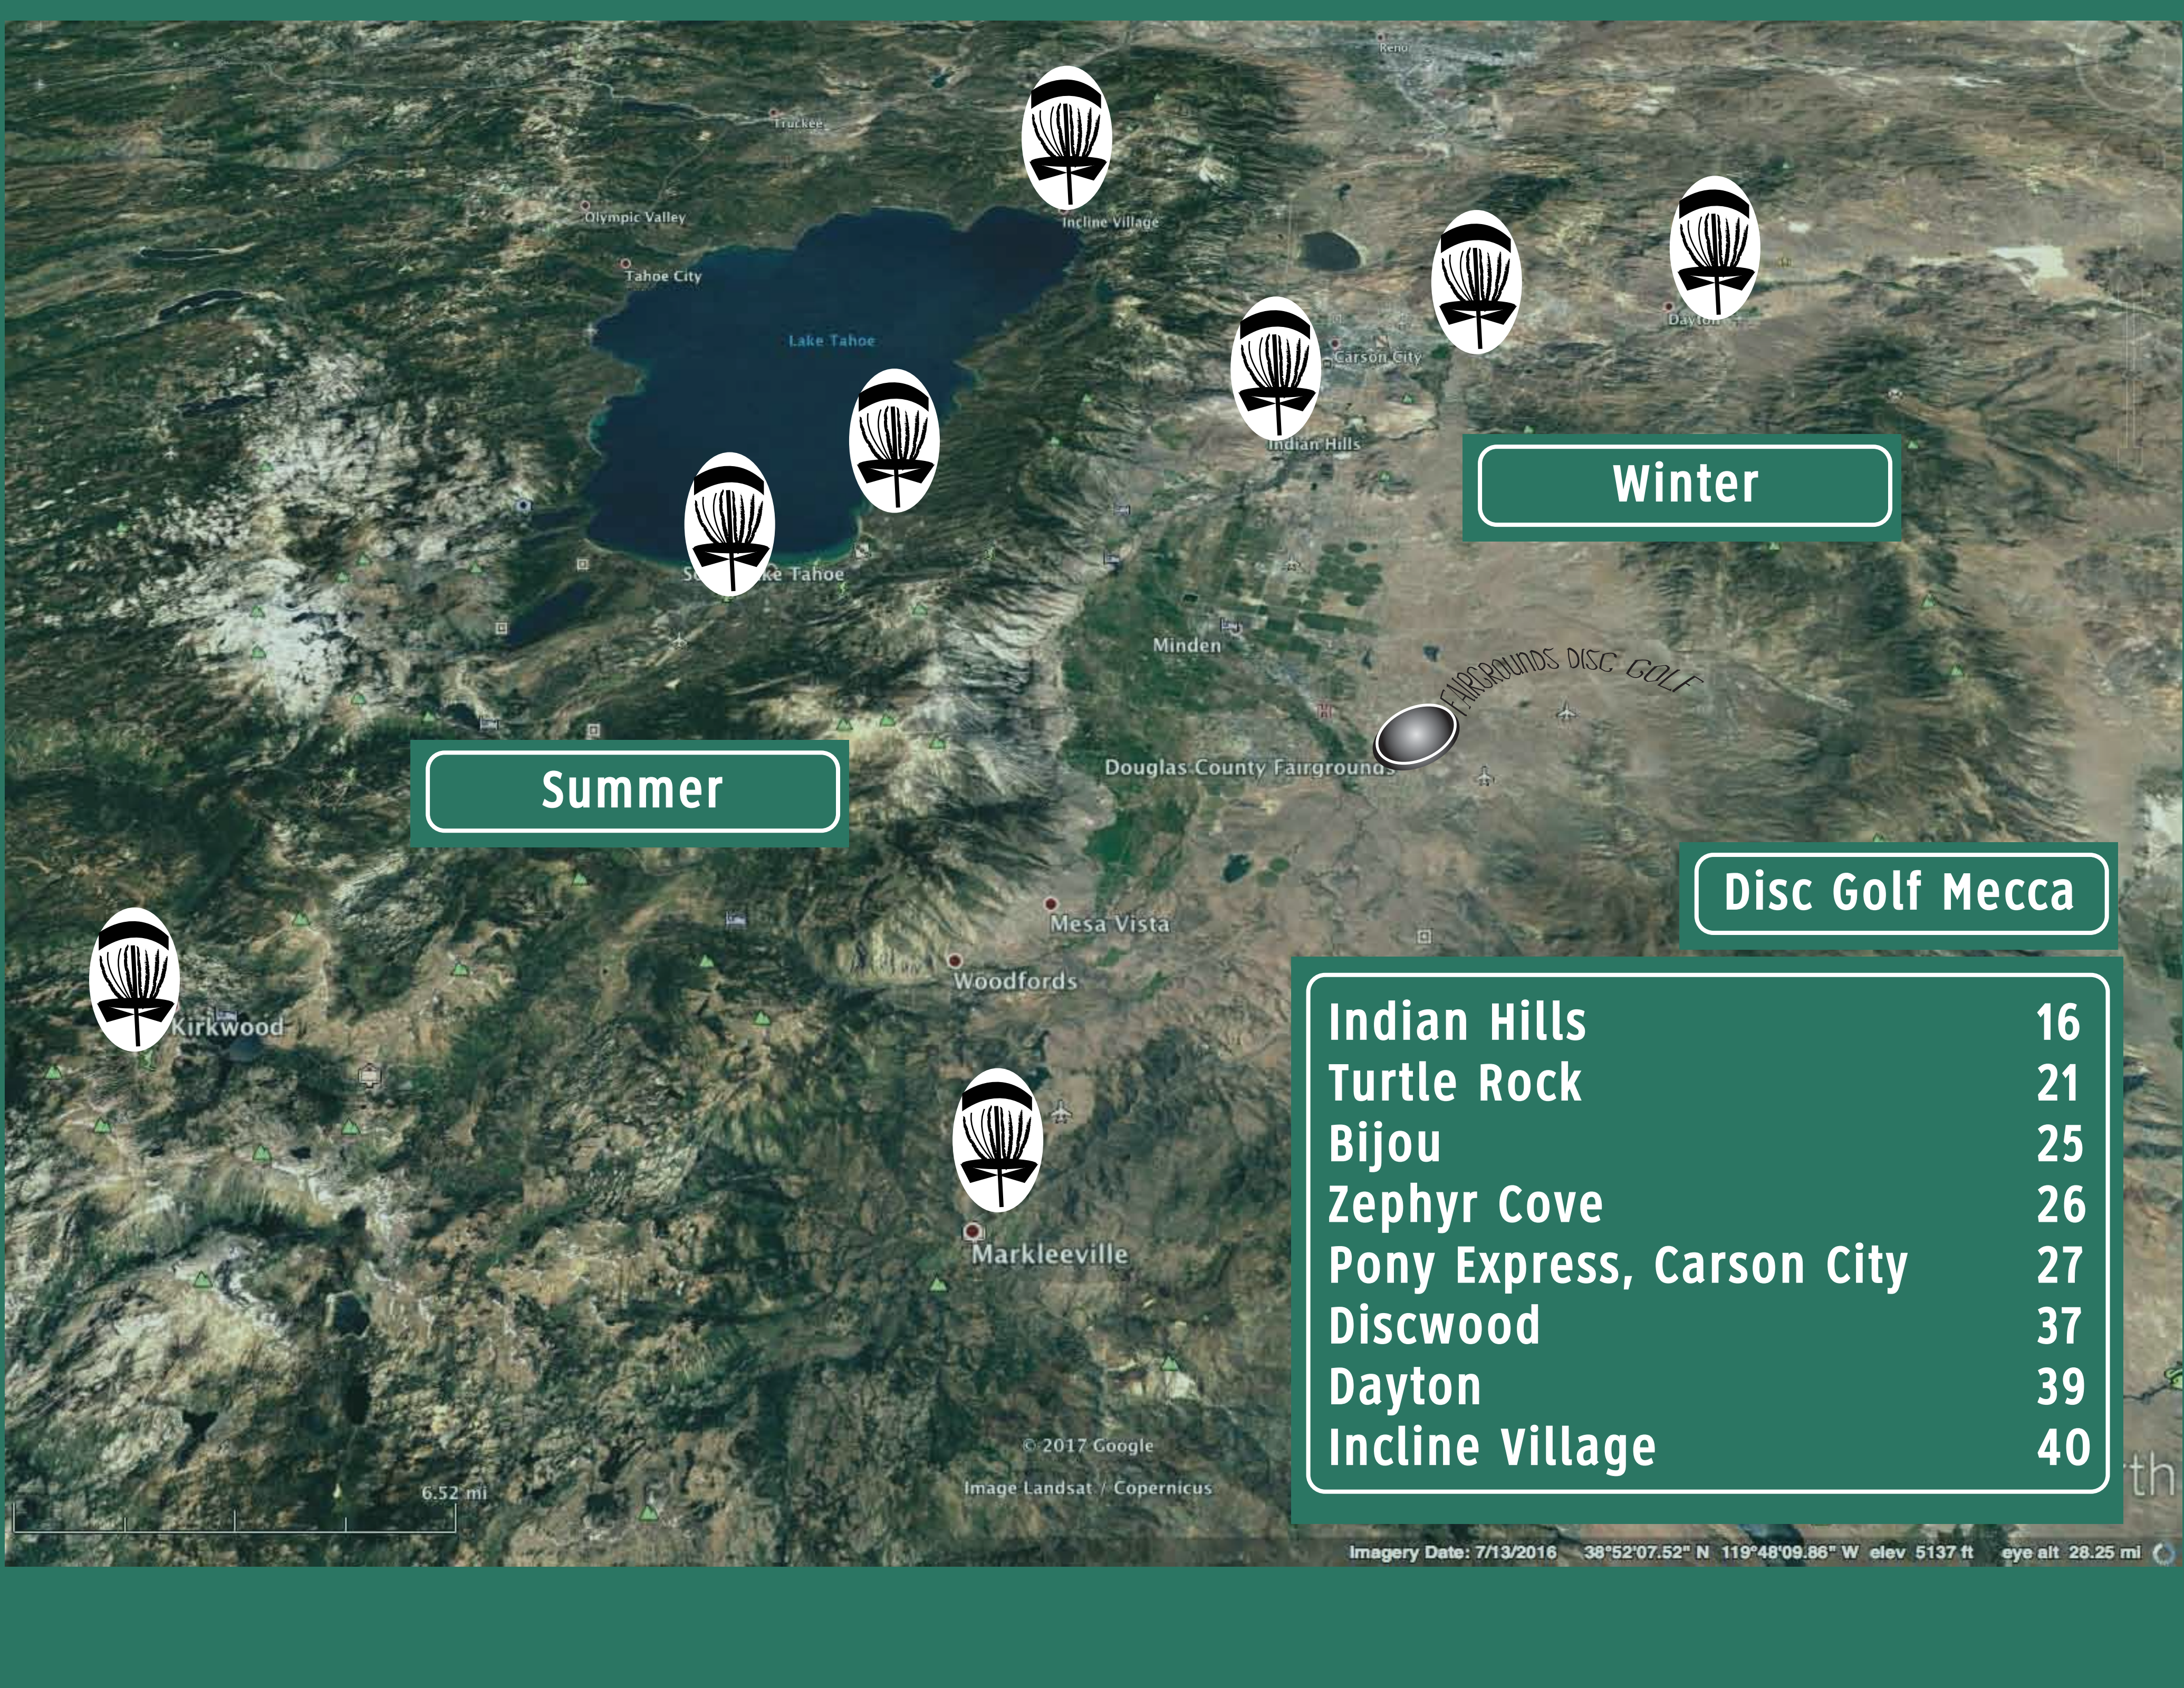

VICINITY MAP

Minden

Gardnerville

Ranchos

proposed disc golf course

Douglas County Fairgrounds

DOUGLAS COUNTY FAIRGROUNDS

LEGEND

Leviathan Peak
8942'

Monument Peak
10067'

Genoa Peak
9150'

Mount Rose
10776'

Peak Interpretation

Regional Context

Summer

Winter

Disc Golf Mecca

Indian Hills	16
Turtle Rock	21
Bijou	25
Zephyr Cove	26
Pony Express, Carson City	27
Discwood	37
Dayton	39
Incline Village	40

Kirkwood

Olympic Valley

Tahoe City

Lake Tahoe

South Lake Tahoe

Incline Village