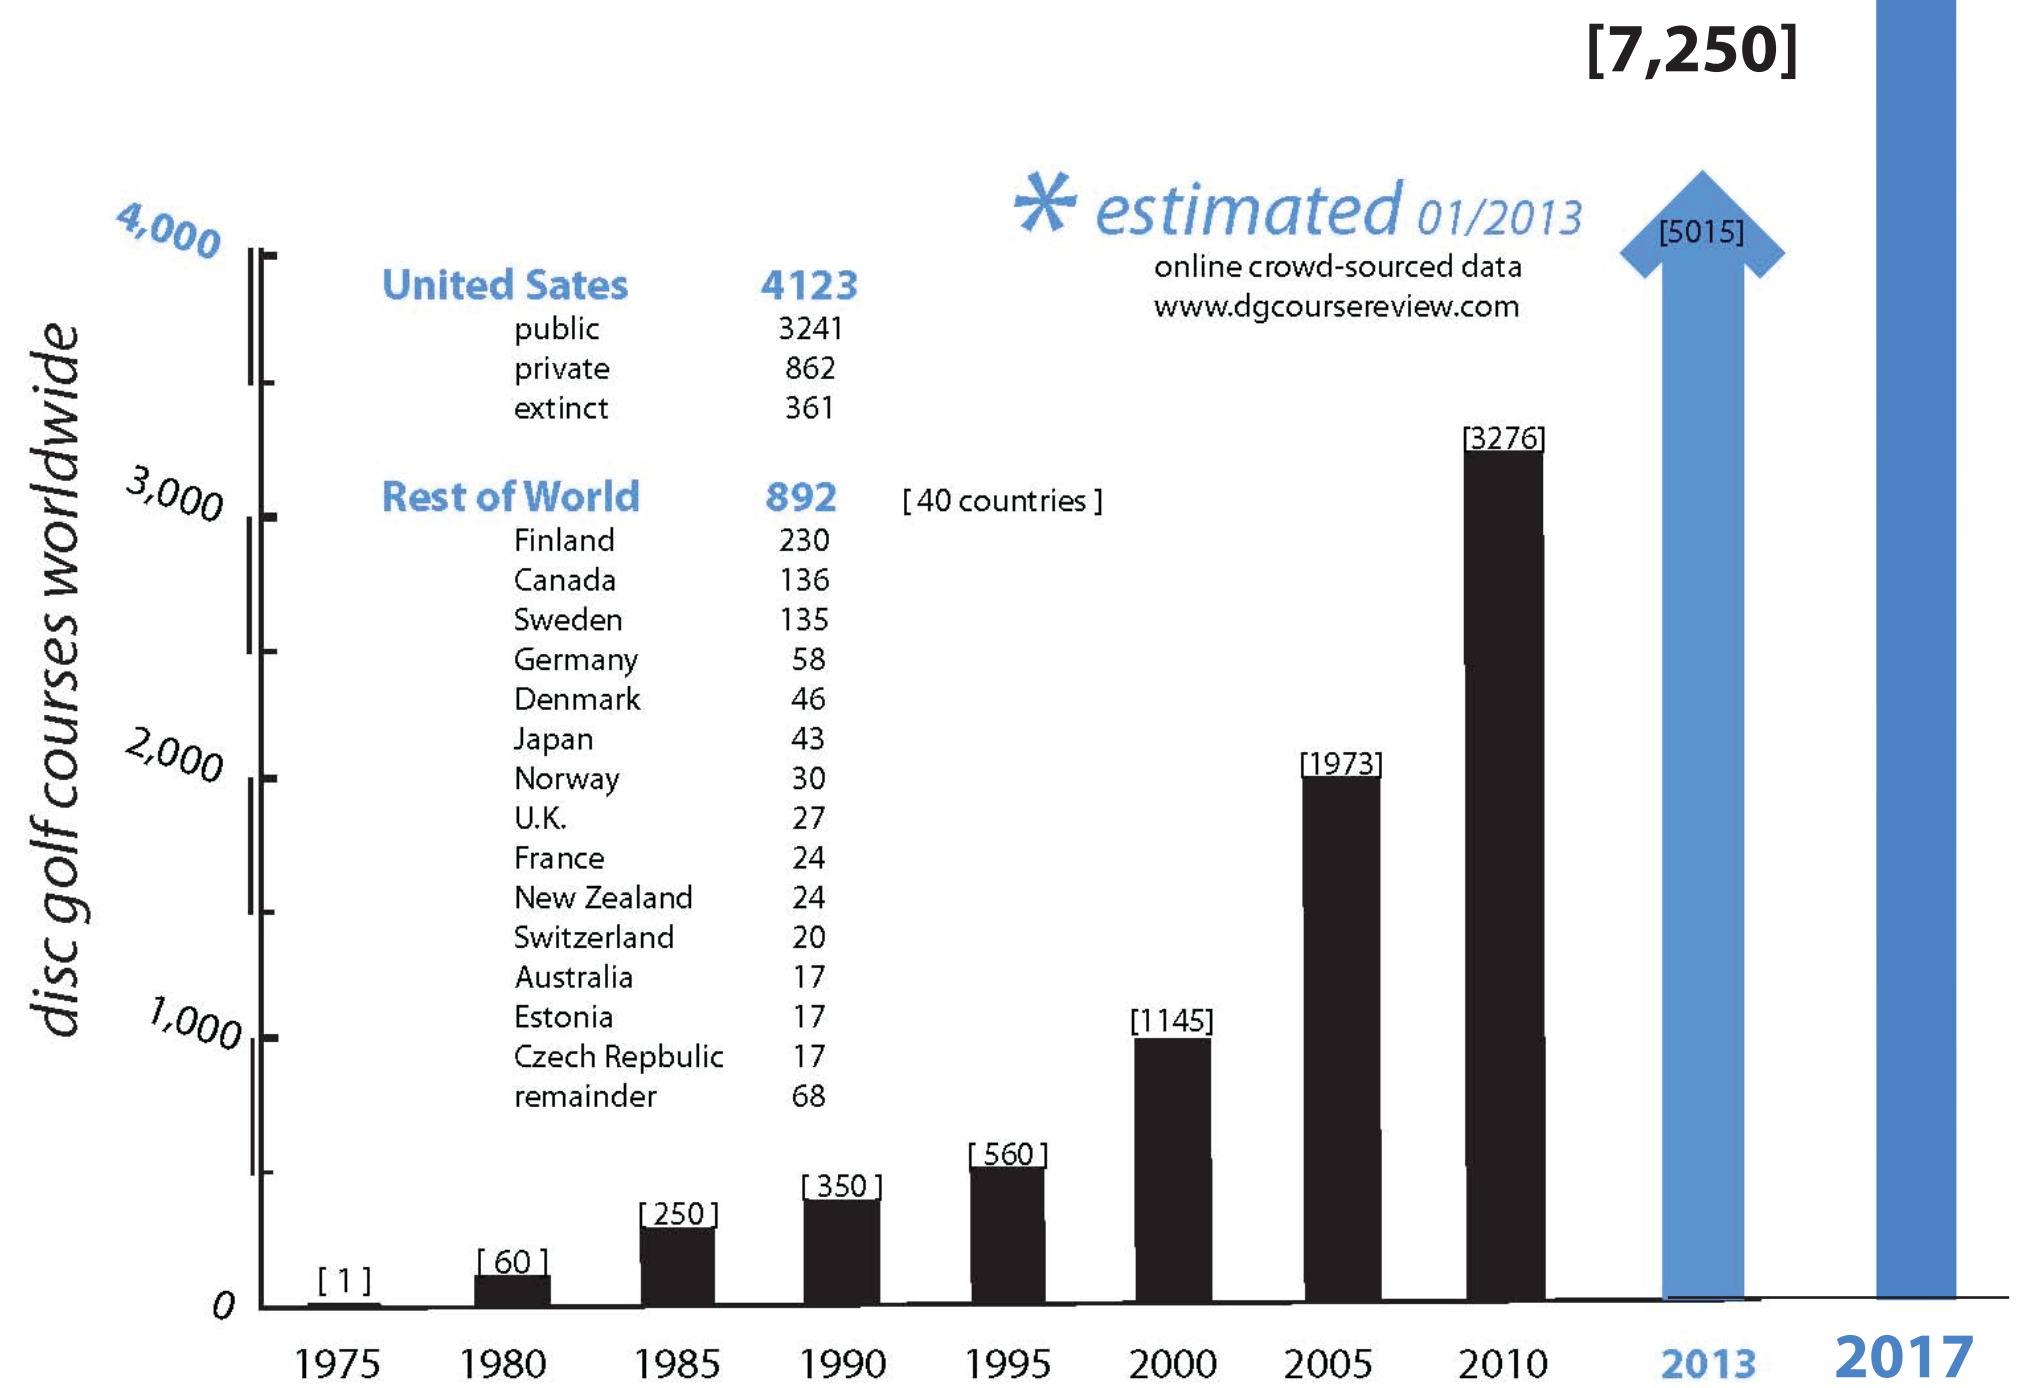

GOT TO THROW THEM ALL

PAST 4 YEARS

30% increase
approx. 500 new courses/yr avg.

Figure 55. Urban disc golf course distribution optimizer

Disc Golf Credentials

**Master Landscape Architecture
Cal Poly Pomona 2013**