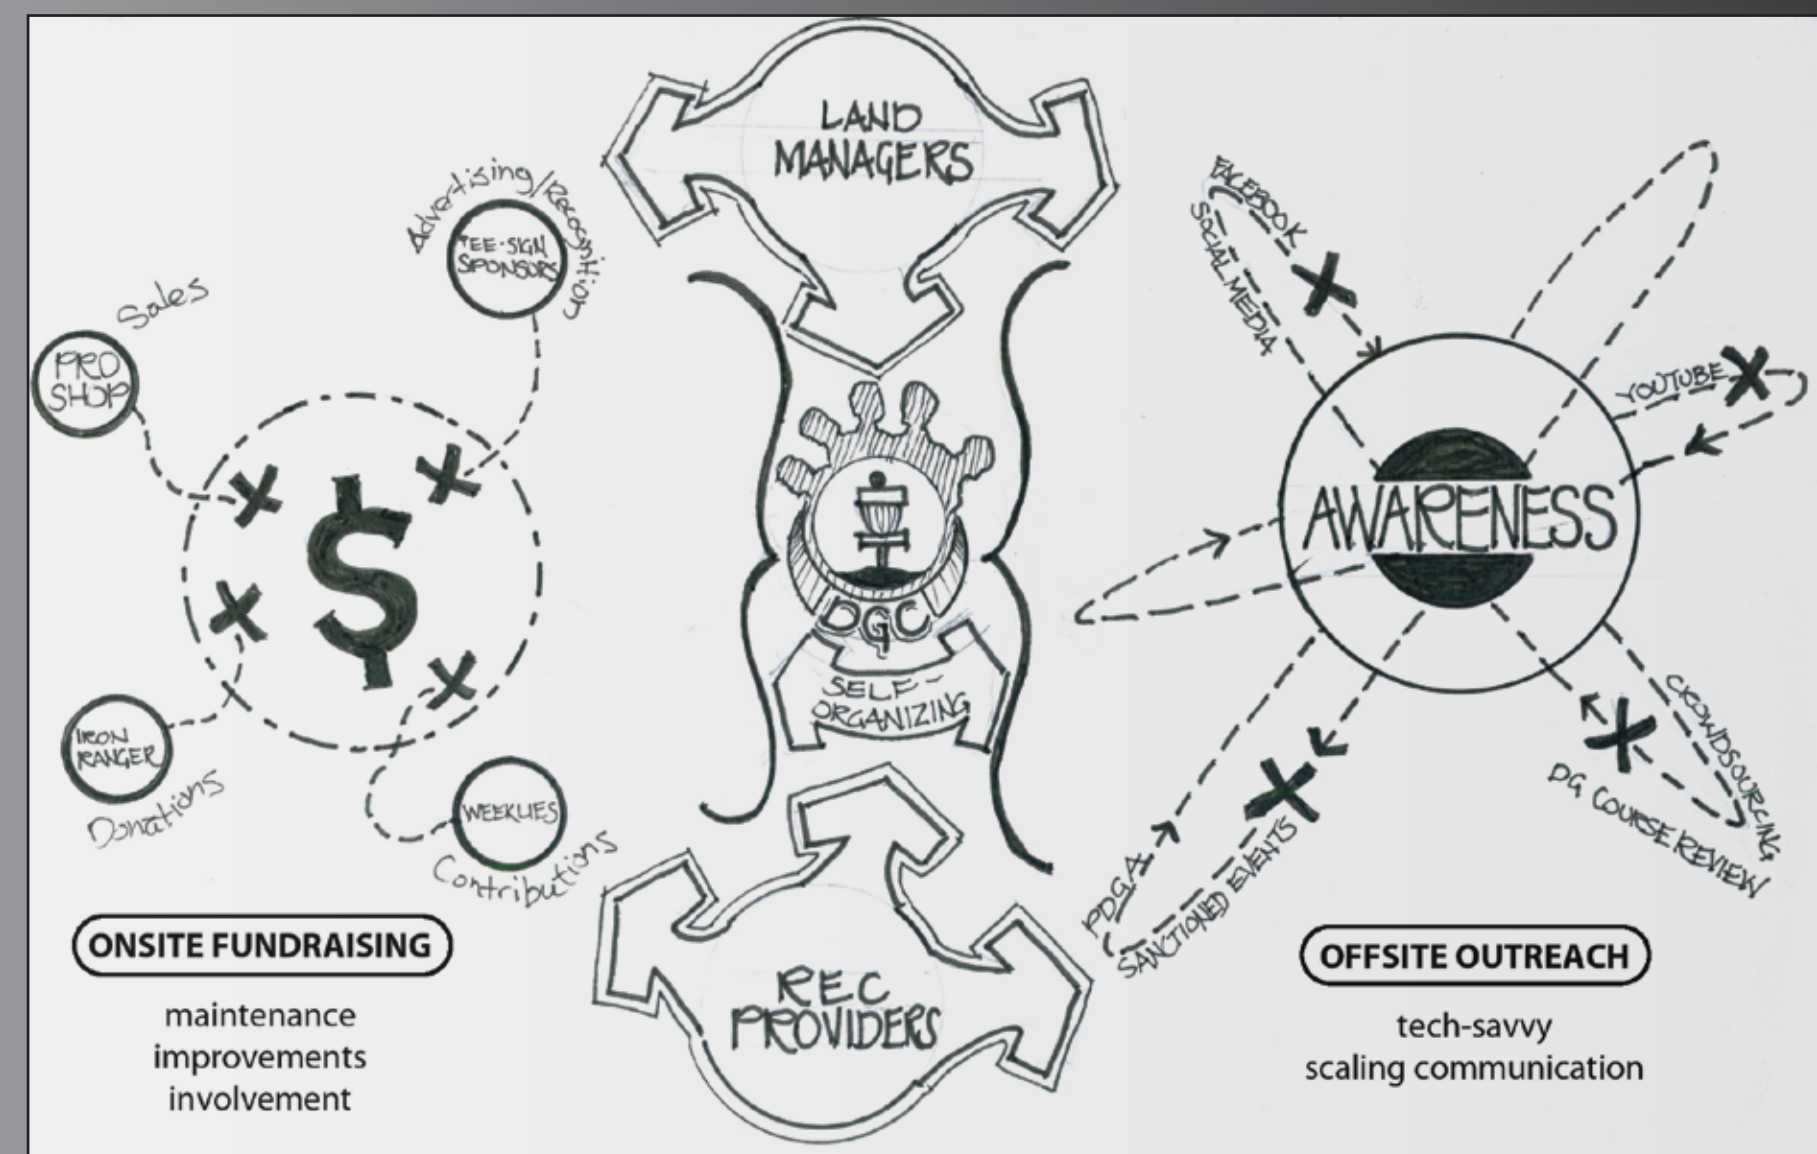

Feedback & Vetting

Sharing Information & Resources

Multi-Course Event Coordination

Youth & Accessibility Programs

Environmental Education

Regional Tourism Strategy

Team Building through Trail Building

DISC GOLF GO

GOT TO THROW THEM ALL

PAST 4 YEARS

30% increase
approx. 500 new courses/yr avg.

Figure 55. Urban disc golf course distribution optimizer

Disc Golf Credentials

**Master Landscape Architecture
Cal Poly Pomona 2013**

KEY DESIGN PRINCIPLES

bring **trees** into play for shade, shot shaping, view framing and risk-reward

layout to facilitate gradual climbs and descents to enhance course flow, orientation & overall course experience