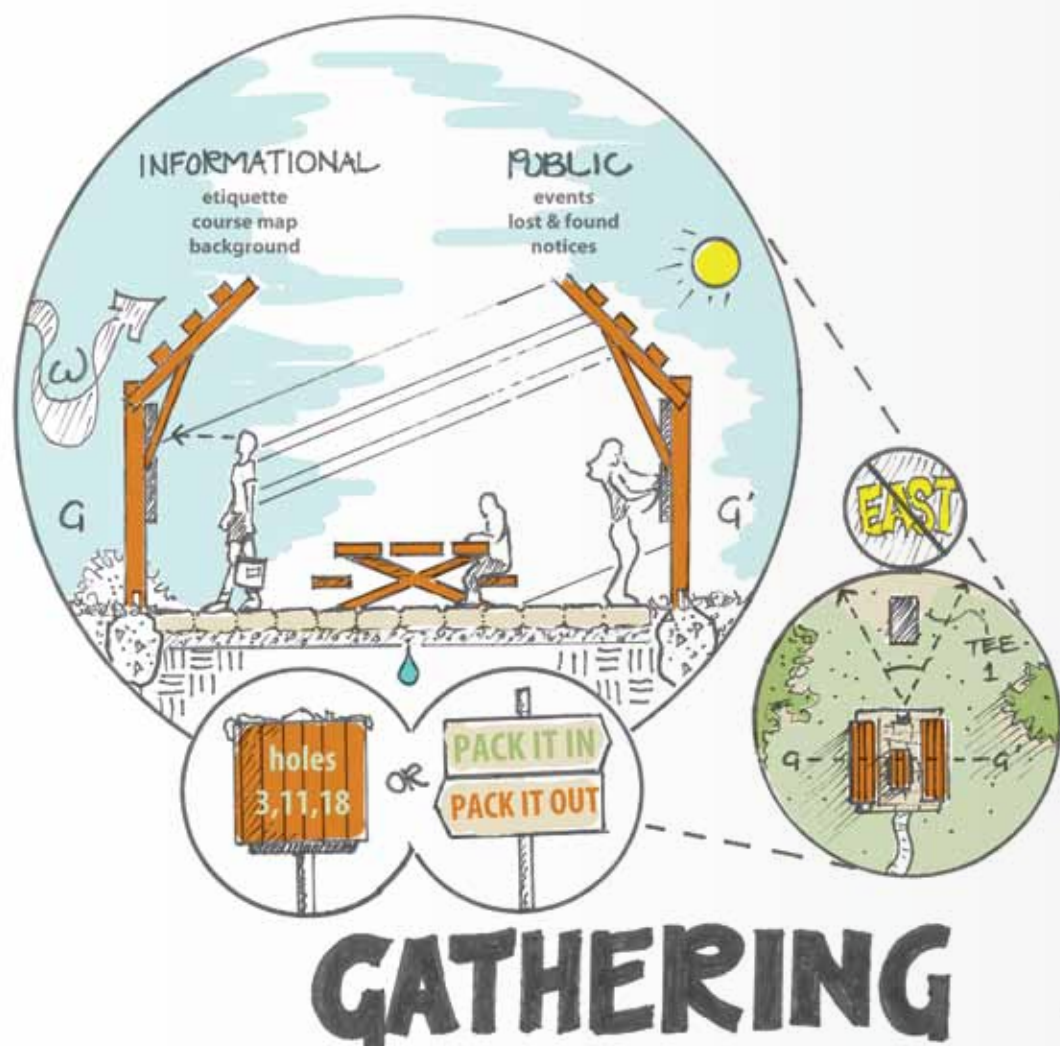

KEY DESIGN PRINCIPLES

bring **trees** into play for shade, shot shaping, view framing and risk-reward

layout to facilitate gradual climbs and descents to enhance course flow, orientation & overall course experience

avoid walking down to throw up

logical and welcoming **arrival** experience

buffer between roads, fairways and residential to ensure safety, course-flow, conservation and respect privacy

develop rest **nodes** for course-pacing, comfort, interpretation and player interaction

interpret unique natural and cultural features both onsite and off (long-views) on tee signage to strengthen sense of place & region

connector paths & replayability: renew landscape orientation from pin to tee, preview upcoming holes without revealing entire fairways, vary distance, elevation and shotmaking

create sense of *prospect & refuge* from **tee areas**

mulch: to keep dust down, reward golfers for hitting landing areas with better footing, and improve walkability around green complexes and connector paths