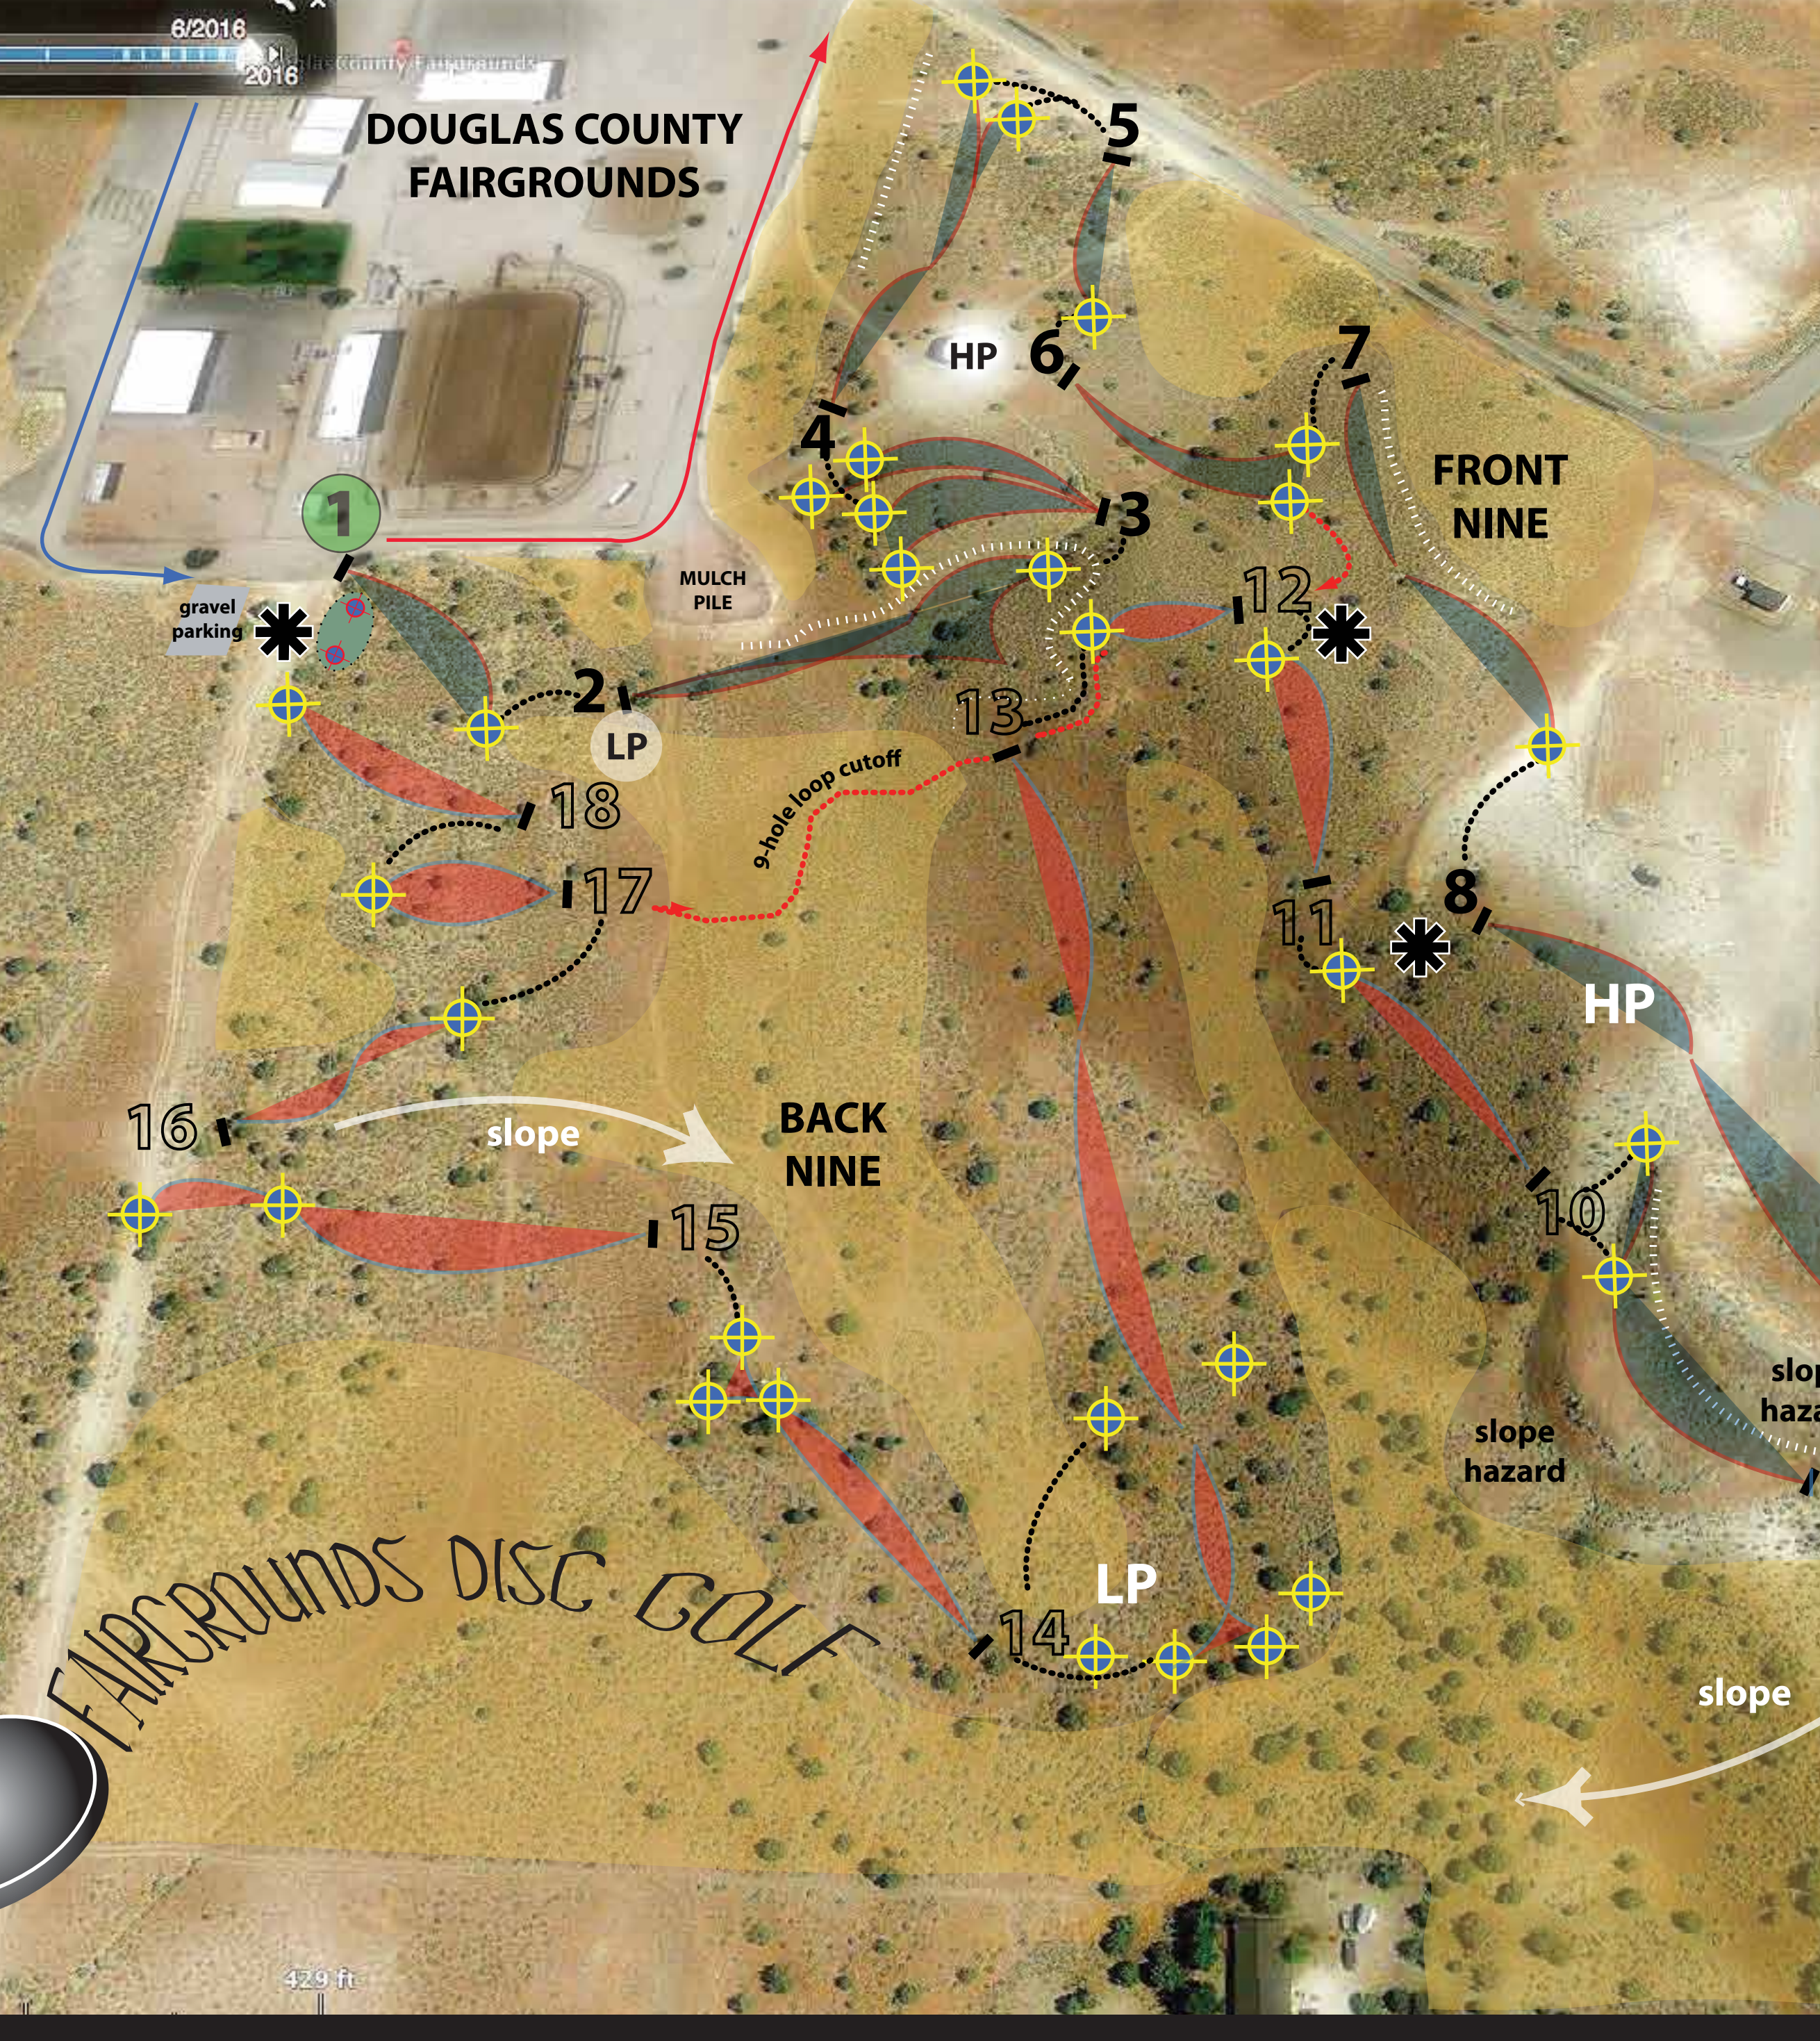

interpret unique natural and cultural features both onsite and off (long-views) on tee signage to strengthen sense of place & region

connector paths & replayability: renew landscape orientation from pin to tee, preview upcoming holes without revealing entire fairways, vary distance, elevation and shotmaking

VICINITY MAP

Minden

Gardnerville

Ranchos

proposed disc golf course

Douglas County Fairgrounds

DOUGLAS COUNTY FAIRGROUNDS

LEGEND

- practice baskets
- O.B. lines & fairway dividers
- rest & gathering nodes
- tees
- basket positions
- buffer & conservation zones

429 ft

Jobs Peak
10633'

Eagle Mountain
8980'

Bald Mountain
9228'

Mount Siegel
8980'

Leviathan Peak
8942'

Monument Peak
10067'

Genoa Peak
9150'

Mount Rose
10776'

Peak Interpretation

Regional Context

Summer

Winter