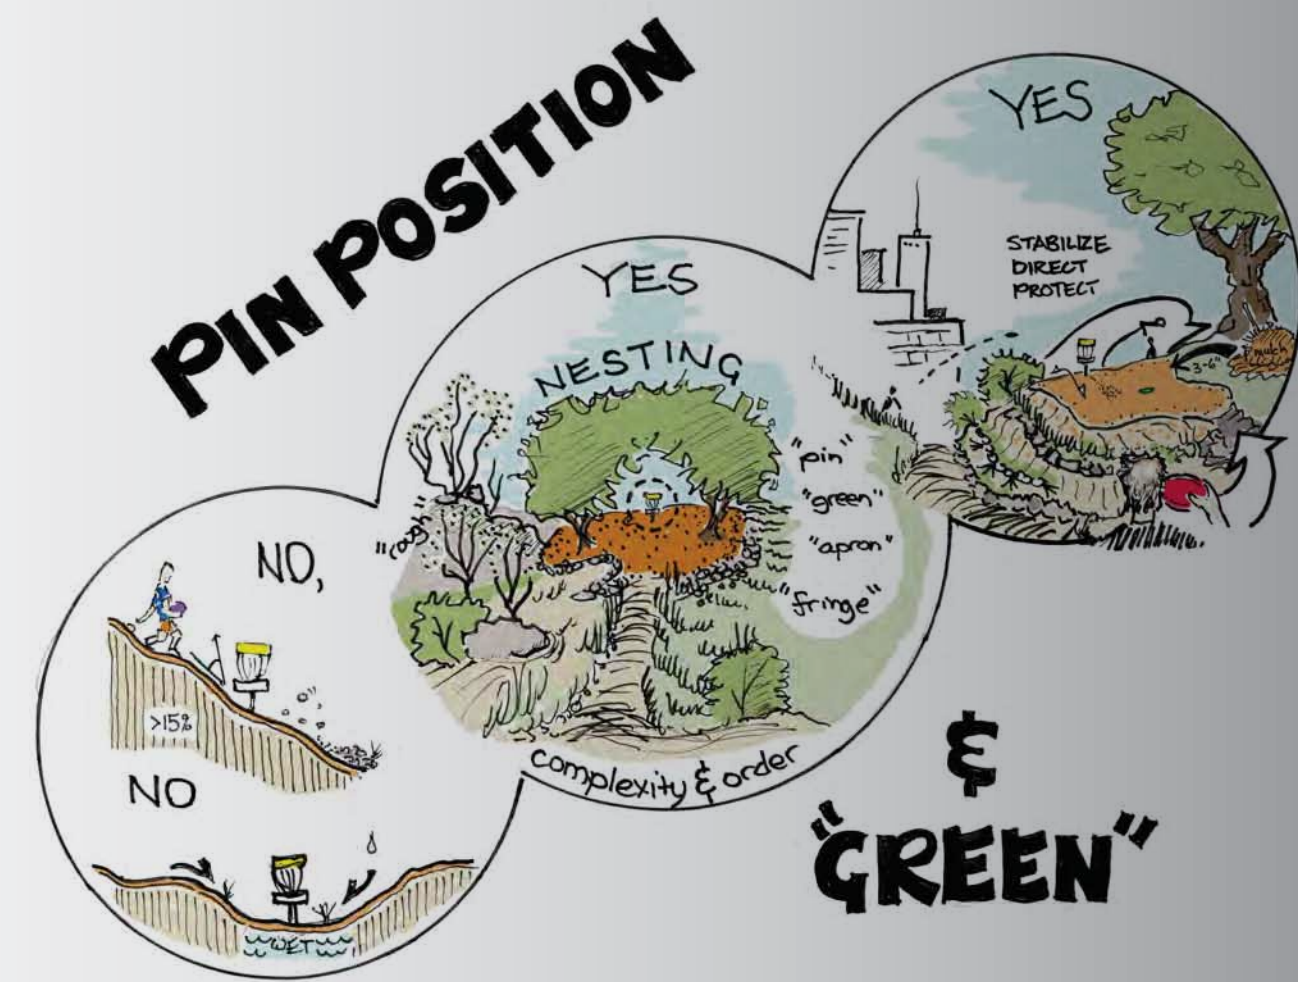

KEY DESIGN PRINCIPLES

bring **trees** into play for shade, shot shaping, view framing and risk-reward

layout to facilitate gradual climbs and descents to enhance course flow, orientation & overall course experience

avoid walking down to throw up

logical and welcoming **arrival** experience

buffer between roads, fairways and residential to ensure safety, course-flow, conservation and respect privacy

develop rest **nodes** for course-pacing, comfort, interpretation and player interaction

interpret unique natural and cultural features both onsite and off (long-views) on tee signage to strengthen sense of place & region

connector paths & replayability: renew landscape orientation from pin to tee, preview upcoming holes without revealing entire fairways, vary distance, elevation and shotmaking