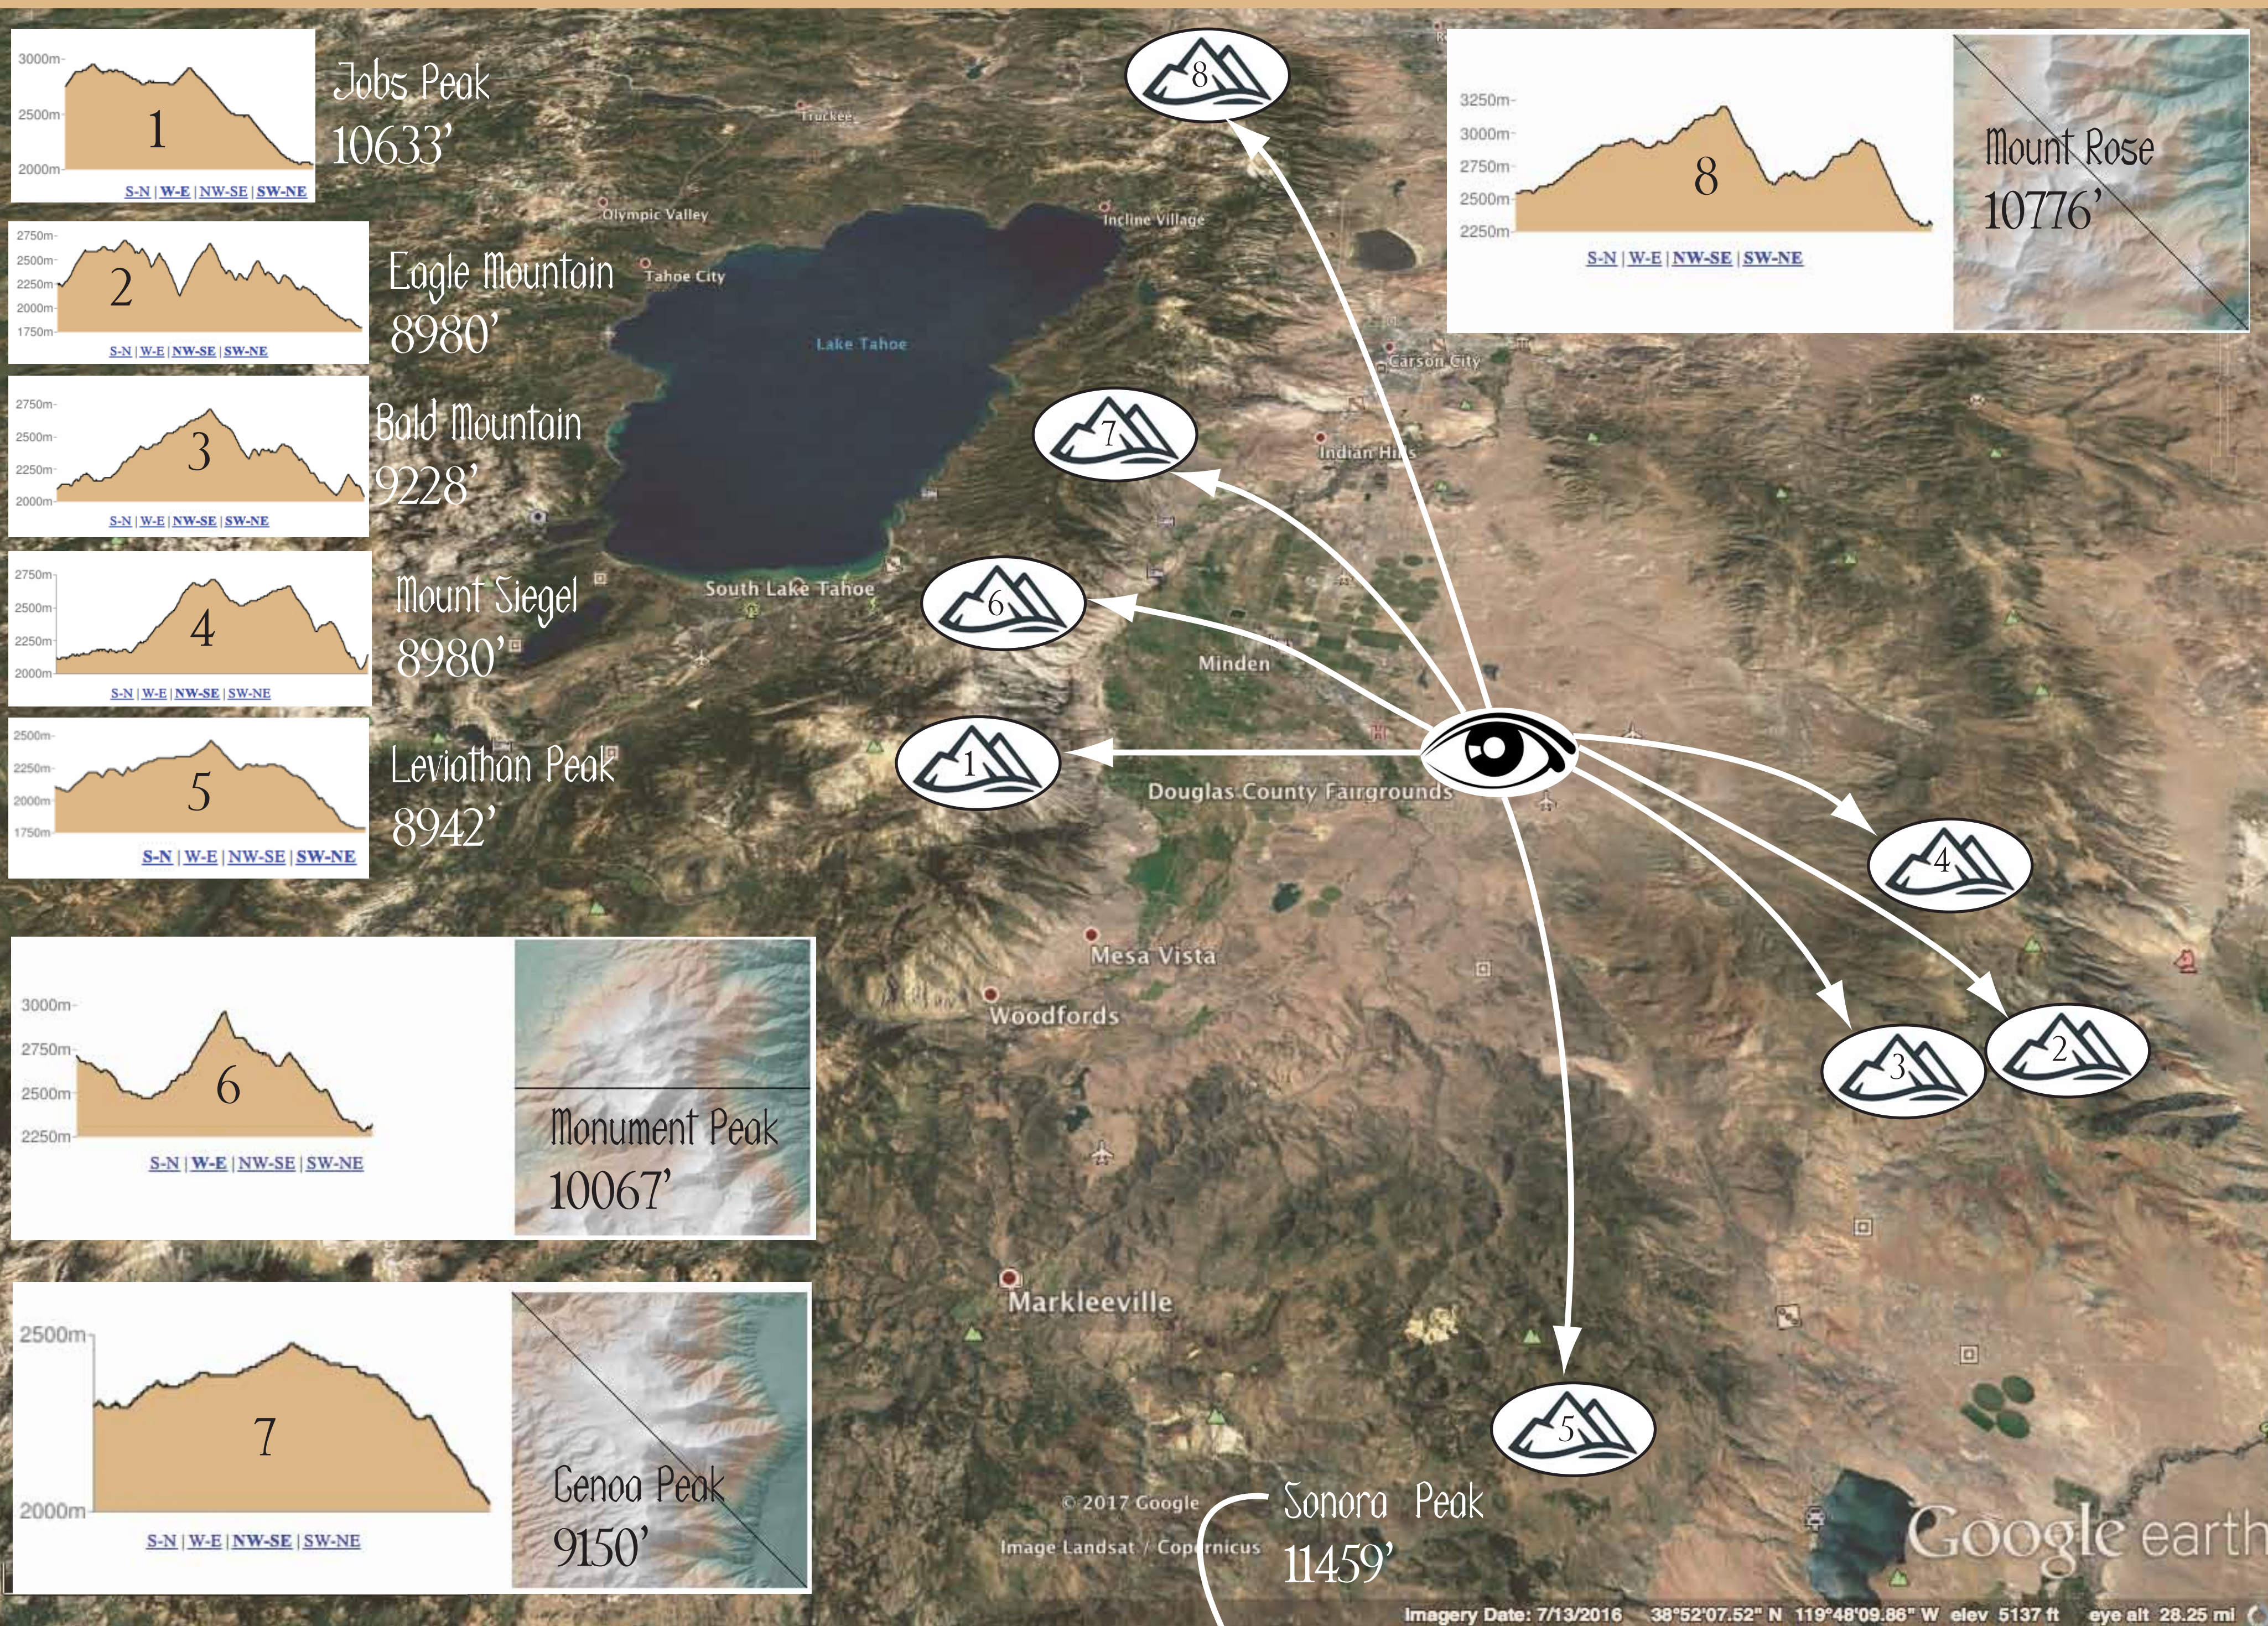

interpret unique natural and cultural features both onsite and off (long-views) on tee signage to strengthen sense of place & region

connector paths & replayability: renew landscape orientation from pin to tee, preview upcoming holes without revealing entire fairways, vary distance, elevation and shotmaking

- practice baskets
- O.B. lines & fairway dividers
- rest & gathering nodes
- tees
- basket positions
- buffer & conservation zones

429 ft

Jobs Peak
10633'

Eagle Mountain
8980'

Bald Mountain
9228'

Mount Siegel
8980'

Leviathan Peak
8942'

Monument Peak
10067'

Genoa Peak
9150'

Mount Rose
10776'

Peak Interpretation

Regional Context

Summer

Winter

Disc Golf Mecca

Indian Hills	16
Turtle Rock	21
Bijou	25
Zephyr Cove	26
Pony Express, Carson City	27
Discwood	37
Dayton	39
Incline Village	40

Kirkwood

Olympic Valley

Tahoe City

Lake Tahoe

South Lake Tahoe

Incline Village